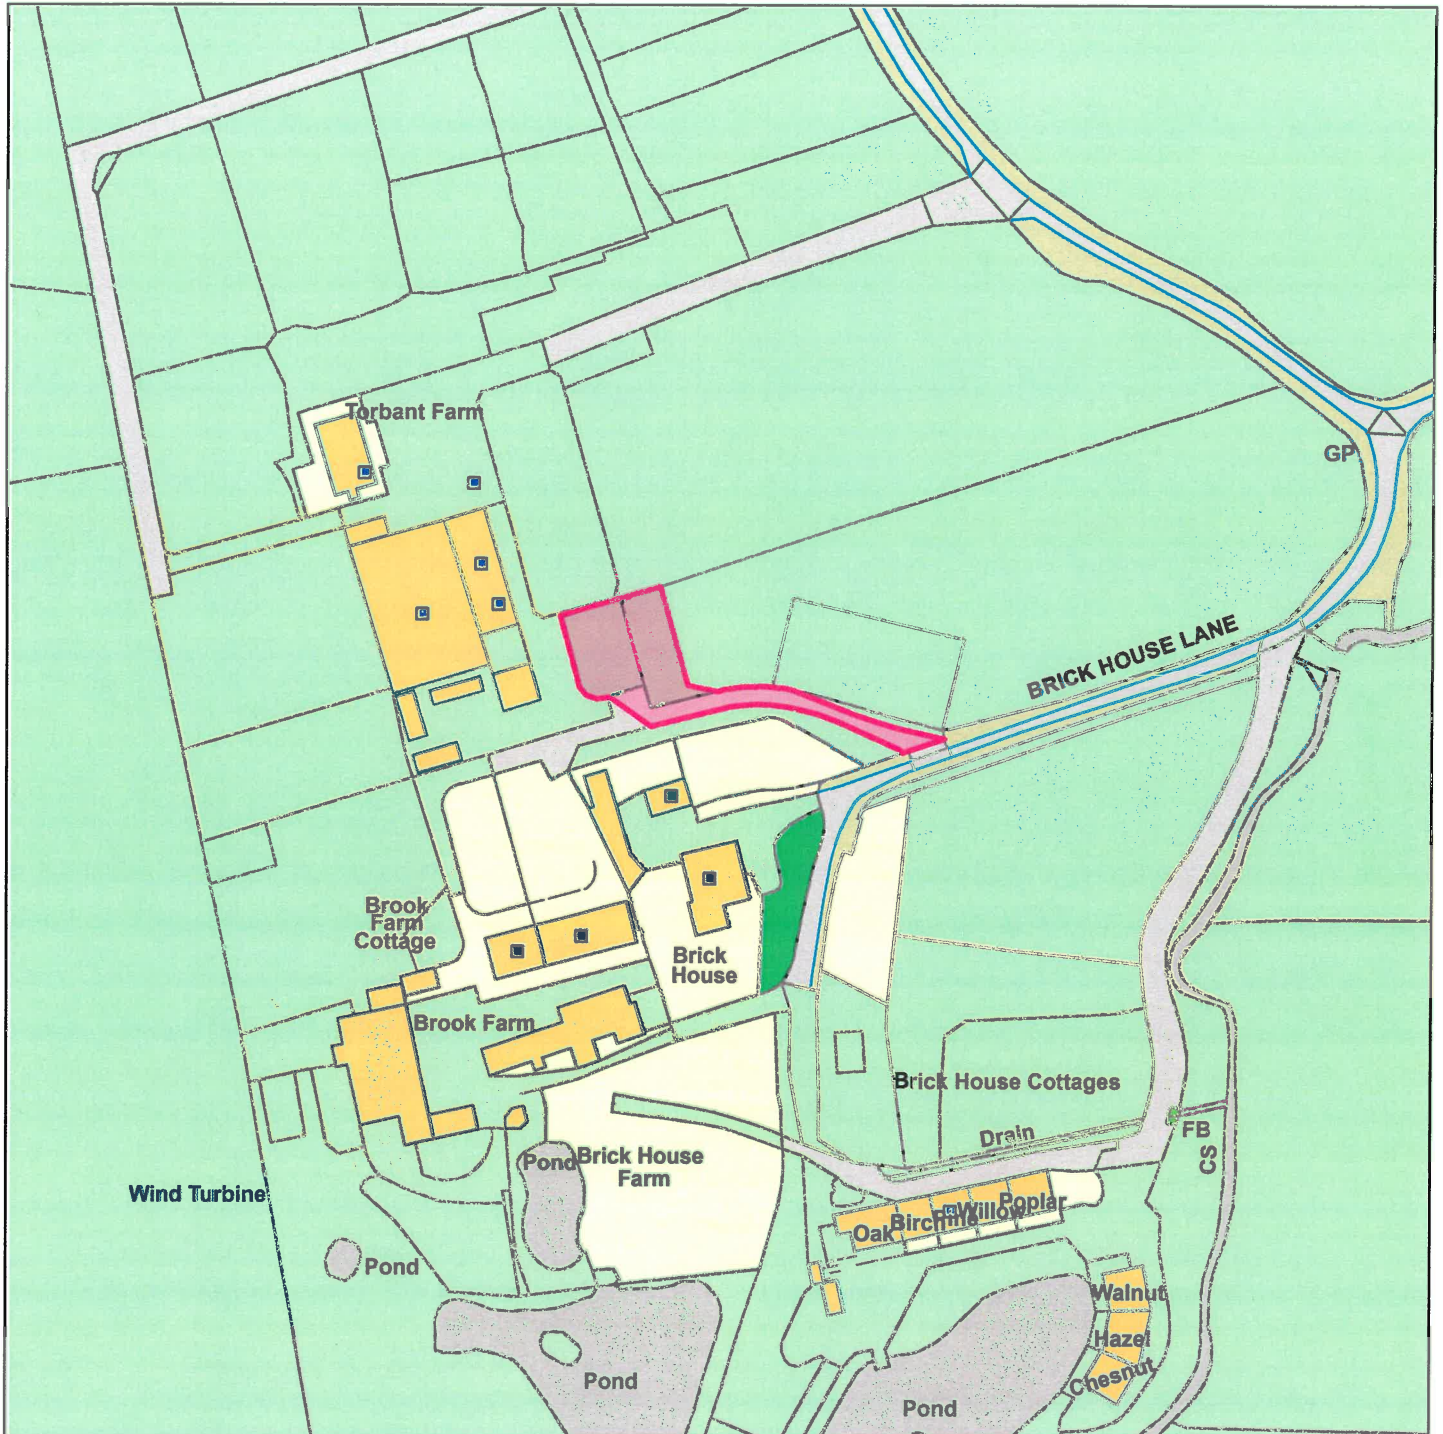

## Torbant Lodge Brick House Lane Hambleton

Scale : 1:1726

Reproduced from the Ordnance Survey map with the permission of the Controller of Her Majesty's Stationery Office © Crown Copyright 2012.

Unauthorised reproduction infringes Crown Copyright and may lead to prosecution or civil proceedings.